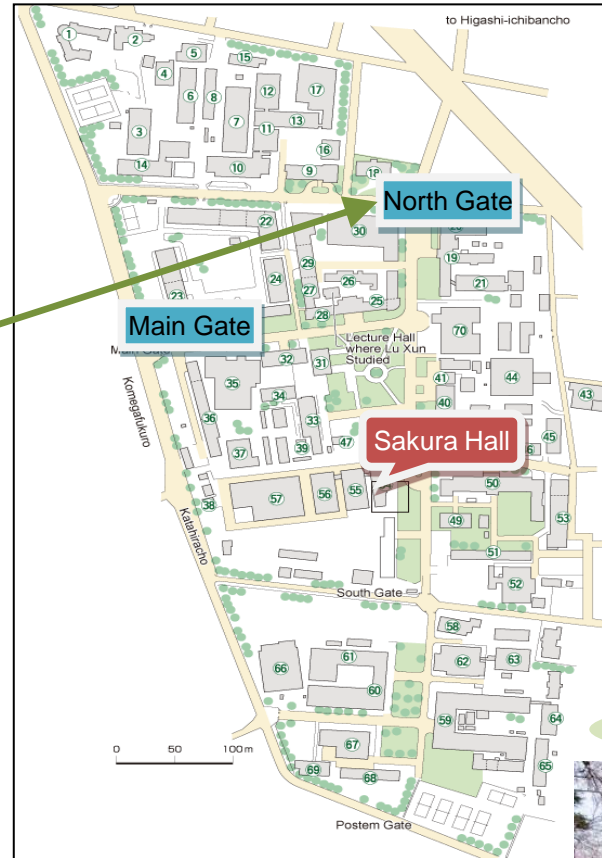

The Location of Sakura Hall in Katahira Campus of Tohoku University

Go straight down the Aoba-Dōri Street from Sendai Station. When you comes to the intersection that meets the Ichibancho-Dōri Street, go to southward about 300 meters. Then the North Gate appears. Further down south, you will find the Sakura Hall, one and a half minute walk from the gate.

From Sendai Station to Katahira Campus:

1. Hotel Bel-Air Sendai
2. The Westin SENDAI
3. SENDAI KOKUSAI HOTEL
4. Hotel Monterey Sendai
5. Hotel Metropolitan SENDAI

Katahira Campus Map

Entrance of Sakura Hall