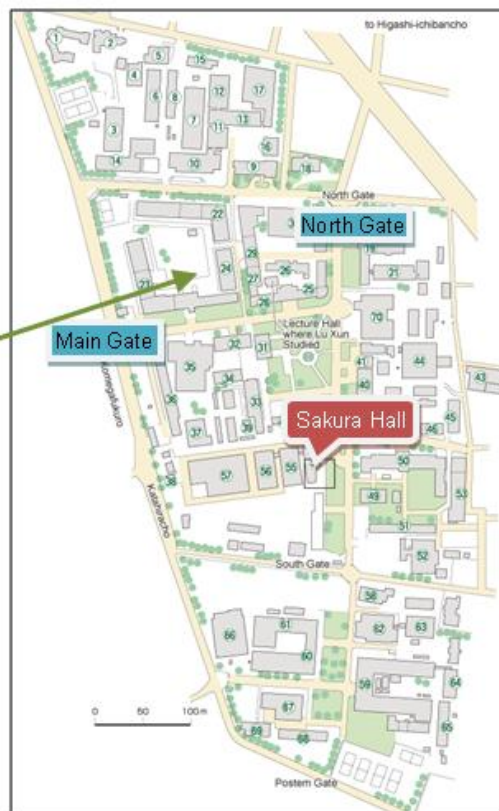

Venue

The workshop will be held at Sakura Hall in Katahira Campus of Tohoku University.

From Sendai Station to Katahira Campus and Katahira Campus

[Click here for printing the maps](#)

Address 1-1, Katahira, 2-chome, Aoba-ku, SENDAI 980-8577